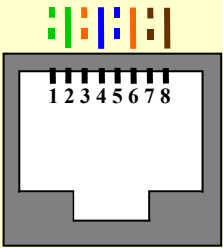

568A

Pin	Pair	PairColour
1	T3	GreenWhite
2	R3	Green
3	T2	OrangeWhite
4	R1	Blue
5	T1	BlueWhite
6	R2	Orange
7	T4	BrownWhite
8	R4	Brown

www.personal-web.ro/sorin-p/

RJ45 female connector